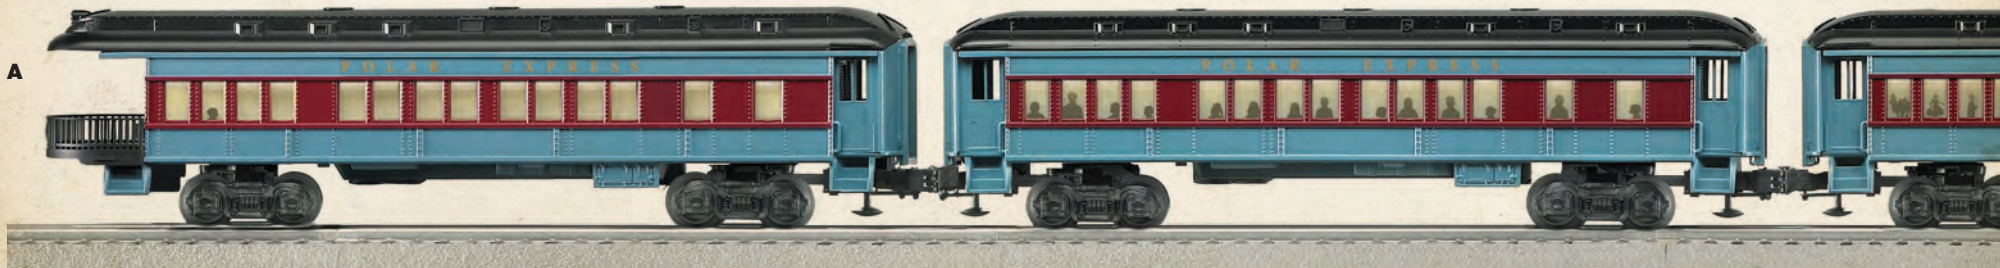

Set Includes

2-8-4 Berkshire steam locomotive and tender, two passenger coaches, one passenger observation car with rounded platform, three straight FasTrack track sections, eight curved FasTrack track sections, one FasTrack terminal section, CW-80 Transformer, articulated movie characters, smoke fluid

Locomotive Features

- Transformer controlled forward, neutral and reverse operation
- Air whistle in tender
- Operating headlight
- Operating coupler on rear of tender
- Powerful maintenance-free motor
- Two traction tires
- Puffing smoke

- Die-cast metal locomotive body and frame
- Separately applied metal handrails
- Large pilot and headlight lens shield

Passenger Cars Feature

- Interior lighting
- Decorated drumhead on observation car
- Rounded observation platform
- Silhouettes in windows

Length: 63 3/8"

Layout Dimensions: 40" x 60"

$329.99

B. Polar Express Girder Bridge 6-24286

- Metal base
- Length: 10"

$20.99

C. Polar Express Diorama 6-16853

Add a new dimension of excitement to your holiday layout with a colorful two-sided diorama decorated in the Polar Express theme.

- Cardboard construction
- Imagery on both sides of diorama
- Dimensions: 69 3/4" x 17 5/8" x 6 1/4" x 8" (tunnel portal opening)

$17.99