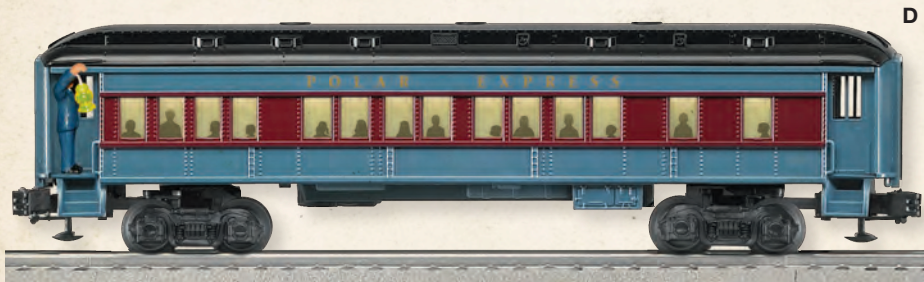

C

D

E

F

G

Hot Chocolate Car includes Polar Express ticket.

™ & © Warner Bros. Entertainment Inc.

Lionel.com | 7