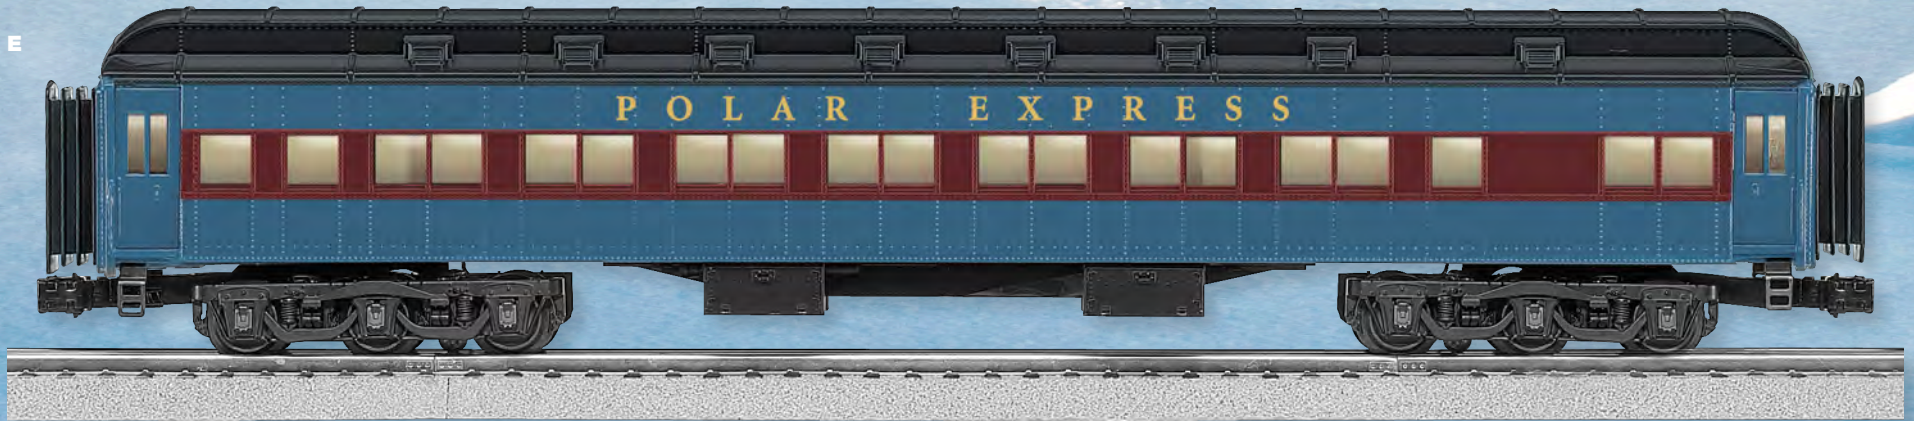

The Polar Express™ Scale