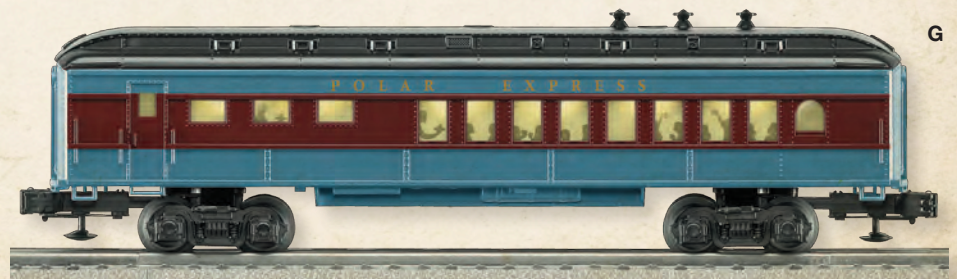

G

Hot Chocolate Car includes Polar Express ticket.

™ & © Warner Bros. Entertainment Inc.

Lionel.com | 7