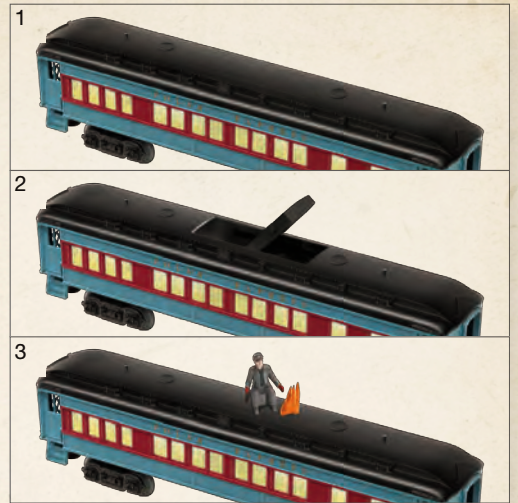

C

D

E

F

G

Hot Chocolate Car includes Polar Express ticket.

™ & © Warner Bros. Entertainment Inc.

Lionel.com | 7