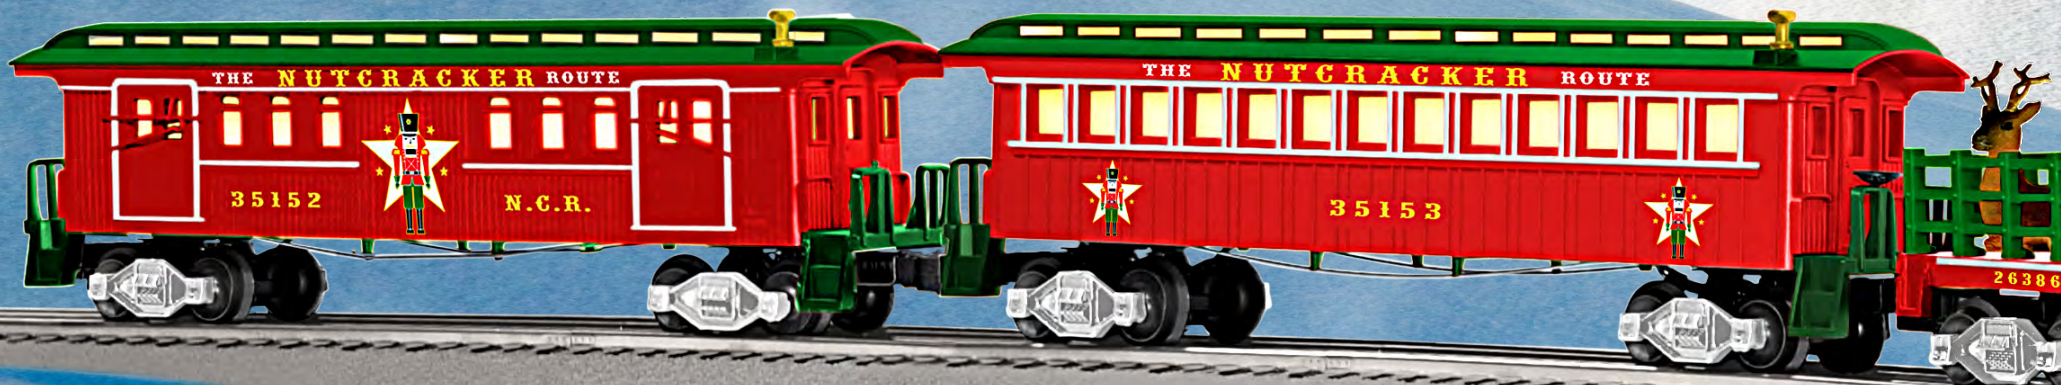

guard on your holiday layout. This ready to run train comes complete with a full oval of FasTrack and a powerful CW-80 Transformer.

Set Includes

General-style steam locomotive and tender, flatcar with reindeer, passenger coach, baggage car, miniature Nutcracker figure, eight curved FasTrack sections, three straight FasTrack sections, one straight FasTrack terminal section, CW-80 Transformer, smoke fluid

Locomotive Features

- Transformer controlled forward, neutral, and reverse operation

- TrainSounds sound system in tender with steam chuffing, whistle, bell, and squealing brakes
- All-new cylindrical smokestack
- All-new snowplow on front of engine
- Newly-designed headlight casing on front of engine
- Operating headlight
- Maintenance-free powerful motor
- Traction tires
- Puffing smoke unit
- Operating coupler on rear of tender
- Stamped metal frame on tender

Rolling Stock Features

- Operating couplers
- All-new clerestory roof style on baggage car and coach
- Four removable reindeer on flatcar

Minimum Curve: O-27
Set Length: Approx. 48"
Layout dimension: 40" x 60"

$269.99