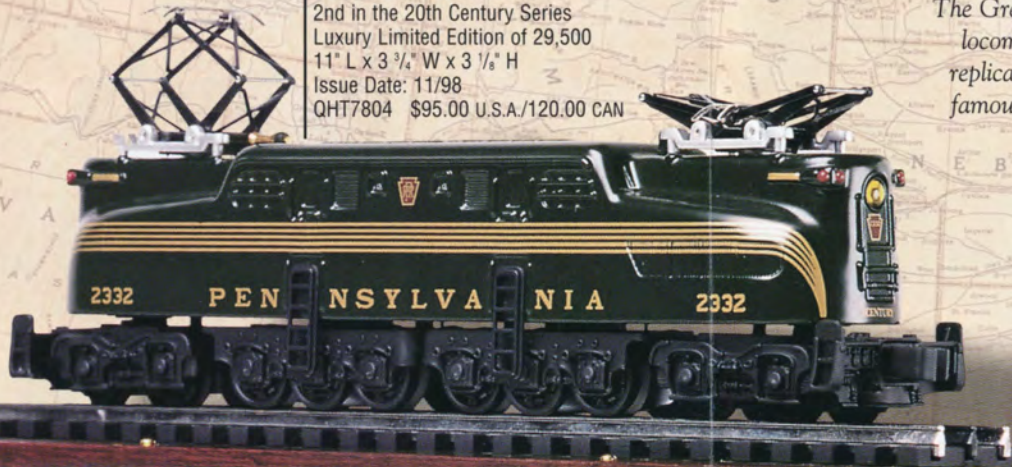

## LIONEL® 726 BERKSHIRE STEAM LOCOMOTIVE

1st in the 20th Century Series  
Luxury Limited Edition of 29,500  
15" L x 3 3/4" W x 3 1/8" H  
Issue Date: 11/98  
QHT7801  
\$120.00 U.S.A./150.00 CAN

The 726 Berkshire and the 2332 Pennsylvania GG-1 include a handsome display case.

## LIONEL® 2332 PENNSYLVANIA GG-1 ELECTRIC LOCOMOTIVE

2nd in the 20th Century Series  
Luxury Limited Edition of 29,500  
11" L x 3 3/4" W x 3 1/8" H  
Issue Date: 11/98  
QHT7804 \$95.00 U.S.A./120.00 CAN

# SPRING 1999

- **LIONEL® 2333 NEW YORK CENTRAL F3A-A DIESEL LOCOMOTIVES**  
3rd in the 20th Century Series  
Luxury Limited Edition of 29,500  
19" L x 3 3/4" W x 4 1/2" H  
Issue Date: 5/99 QHT7802  
\$100.00 U.S.A./135.00 CAN