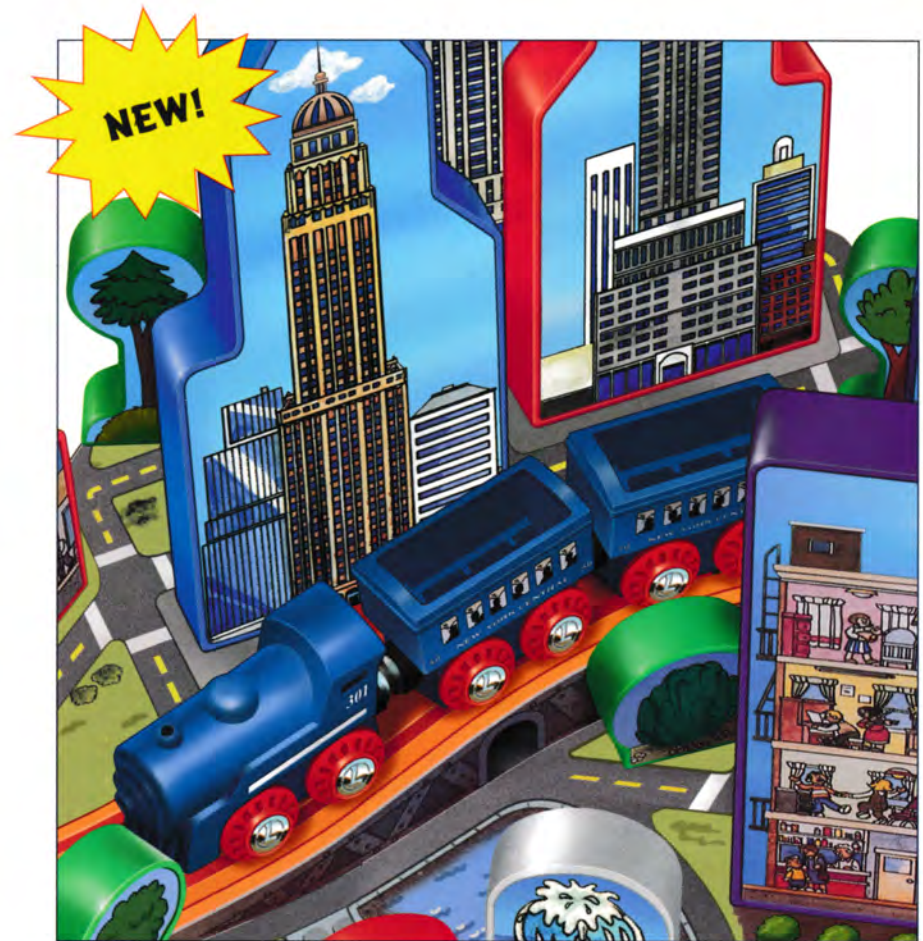

- 1 Steam Locomotive
- 1 Tender
- 1 Passenger Car
- 1 Train Station
- 1 Clock Tower
- 1 Lamppost
- 2 Switch Tracks
- 3 Straight Tracks
- 10 Curve Tracks
- 10 Colorful Stickers

35 1/4" length x 17 3/4" width

**7-75009
Traveling Circus Set**

PLAY SET INCLUDES:

- 1 Steam Locomotive With Circus Music Chip**
- 1 Passenger Car**
- 1 Animal Car**
- 14-Piece Circus Big Top Tent**
- 1 Ring Of Fire**
- 1 Animal Stand**
- 1 Ringmaster Token**
- 1 Clown Token**
- 3 Animal Tokens**
- 2 Switch Tracks**
- 2 Straight Tracks**
- 10 Curve Tracks**
- 39 Colorful Stickers**

17 1/4" diameter

This set includes enough track to create either a circle or a double-oval configuration as pictured at right.

29" length x 17 3/4" width

**7-75010
Cityscape Set**

PLAY SET INCLUDES:

- 1 Steam Locomotive**
- 2 Passenger Cars**
- 3 Skyscraper Building Pieces**
- 3 Brownstone Building Pieces**
- 1 Base With City Scenes**
- 3 Tree Tokens**
- 2 Bush Tokens**
- 1 Fountain Token**
- 1 Person On A Bench Token**
- 2 Straight Tracks**
- 8 Curve Tracks**
- 2 Colorful Stickers**