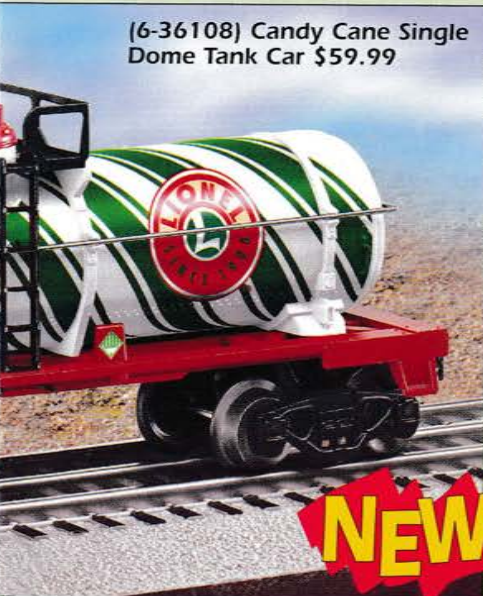

(6-36108) Candy Cane Single Dome Tank Car $59.99

NEW!