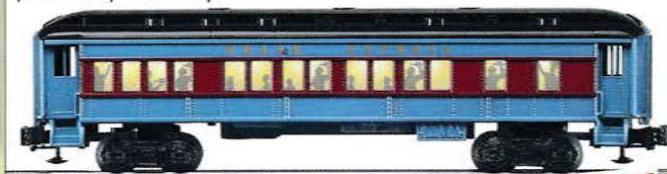

(6-25186) Polar Express Add-on Hot Chocolate Car $59.99

Includes a Polar Express ticket!

Polar Express Elf Handcar

FEATURES:

- Powerful maintenance-free motor
- Traction tires
- Minimum Curve: 0-27
- Length: 4"

(6-28425) $74.99