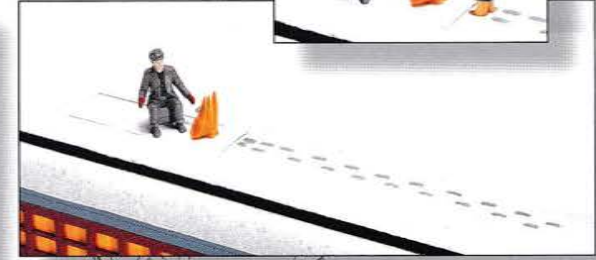

- TRACK PACK INCLUDES:
- Six curved track pieces
 - Creates a half-circle

(7-11040) \$14.99

NEW!

NEW!

THESE PAGES SHOW

		
G GAUGE	O AND O-27 GAUGE	S GAUGE

Observation car features "disappearing hobo"

THE LIONEL SNOWMAN EXPRESS G-GAUGE