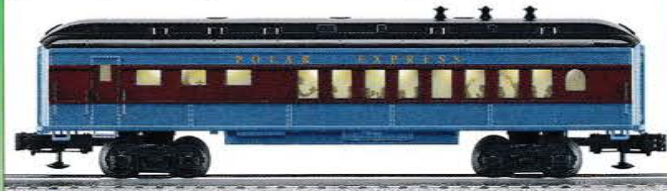

Polar Express Add-on Figures

FEATURES:

- Four articulated figures

(6-14273) \$24.99

(6-25134) Polar Express Add-on Diner \$59.99

Polar Express Add-on Cars

For even more excitement, add a baggage car, a diner, and a hot chocolate car to complete your Polar Express train.