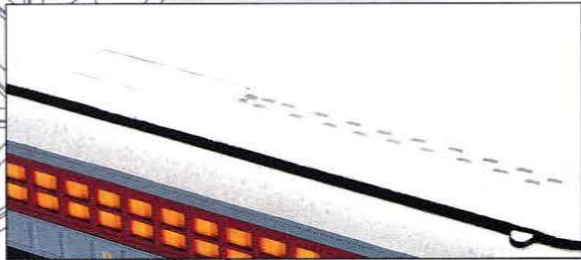

- TRACK PACK INCLUDES:
- Six curved track pieces
 - Creates a half-circle

(7-11040) \$14.99

NEW!

NEW!

THESE PAGES SHOW

		
G GAUGE	O AND O-27 GAUGE	S GAUGE

Observation car features "disappearing hobo"

THE LIONEL SNOWMAN EXPRESS G-GAUGE