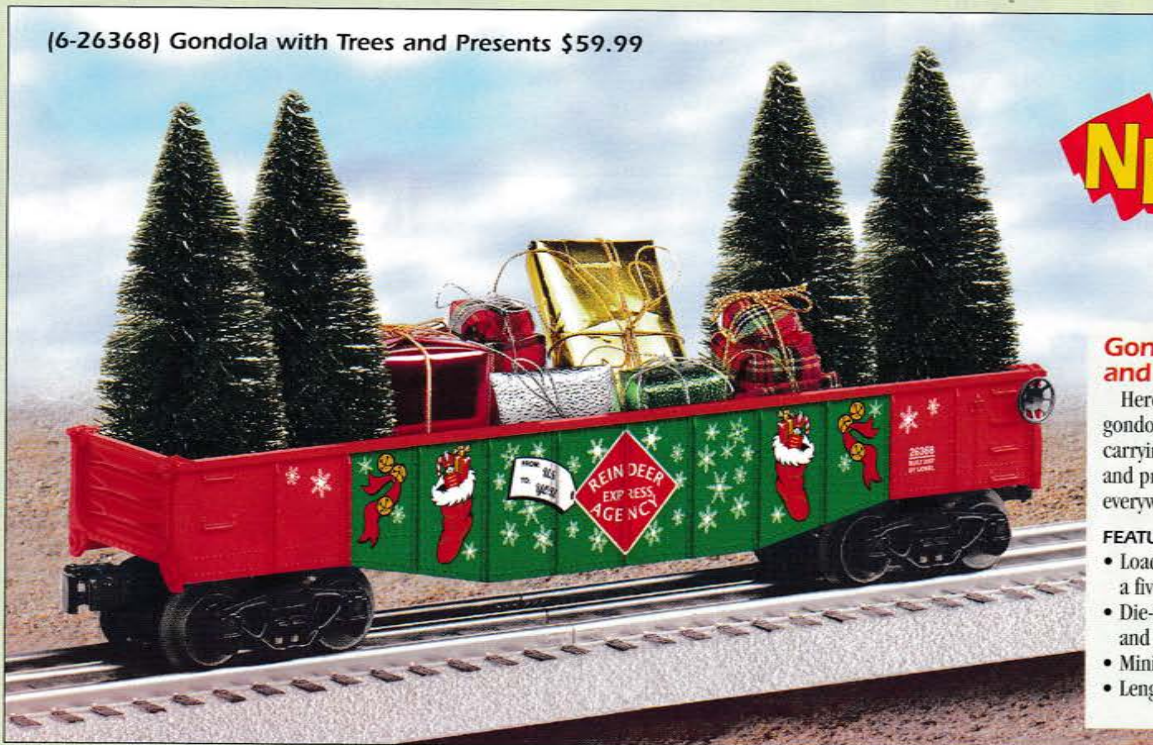

NEW!

Gondola with Trees and Presents

Here comes the Christmas gondola, brightly decorated and carrying its festive load of trees and presents for boys and girls everywhere.

FEATURES:

- Load includes four trees and a five present package bundle
- Die-cast metal sprung trucks and operating couplers
- Minimum Curve: O-27
- Length: 10 1/4"