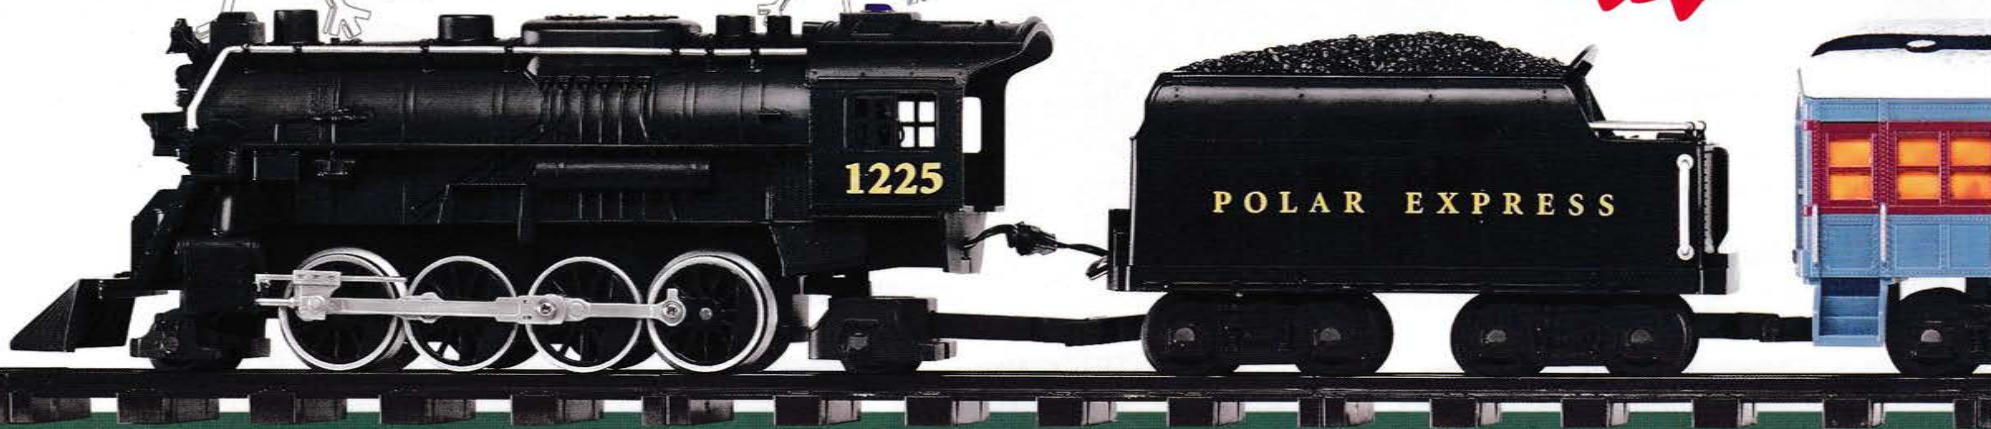

But what sets this set apart is the unmatched craftsmanship. The engine and tender have details never before seen in a G-Gauge format. The Observation car has an endearing "disappearing hobo" feature. All of this is available at an unbelievably affordable price.

SET FEATURES:

- Locomotive
- Coal tender
- Passenger coach with two opening doors
- Observation car with "disappearing hobo" feature and opening door
- Three Polar Express figures (conductor, boy and hobo)
- Easy-to-assemble G-Gauge track (55" x 72" oval)
- Easy-to-unpack, easy-to-repack storage box
- RC remote controller
- Six C and two AA batteries

LOCOMOTIVE FEATURES:

- Highly detailed G-Gauge steam locomotive
- Authentic train sounds including authentic bell and whistle
- Working headlight

ROLLING STOCK FEATURES:

- Handsomely detailed passenger coach
- Observation car with "disappearing hobo" feature
- Fixed knuckle couplers

TRACK

- 55" x 72" oval of G-Gauge track (12 curved and 4 straights)
- Note: Extra track also available

REMOTE CONTROL FEATURES:

- Designed for easy use
- Comes equipped with two AA batteries
- Clearly marked buttons allow train to go forward and backwards, sound the whistle, ring the bell, and play 'All aboard for the Polar Express'

(7-11022) $129.99

NEW!