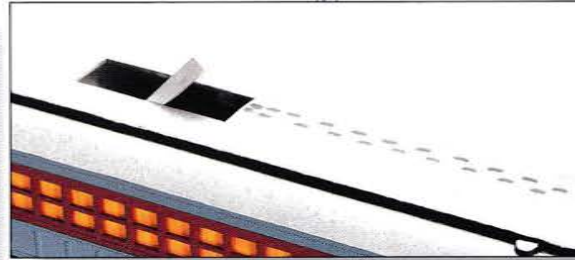

- TRACK PACK INCLUDES:
- Six curved track pieces
 - Creates a half-circle

(7-11040) \$14.99

NEW!

NEW!

THESE PAGES SHOW

		
G GAUGE	O AND O-27 GAUGE	S GAUGE

Observation car features "disappearing hobo"

THE LIONEL SNOWMAN EXPRESS G-GAUGE