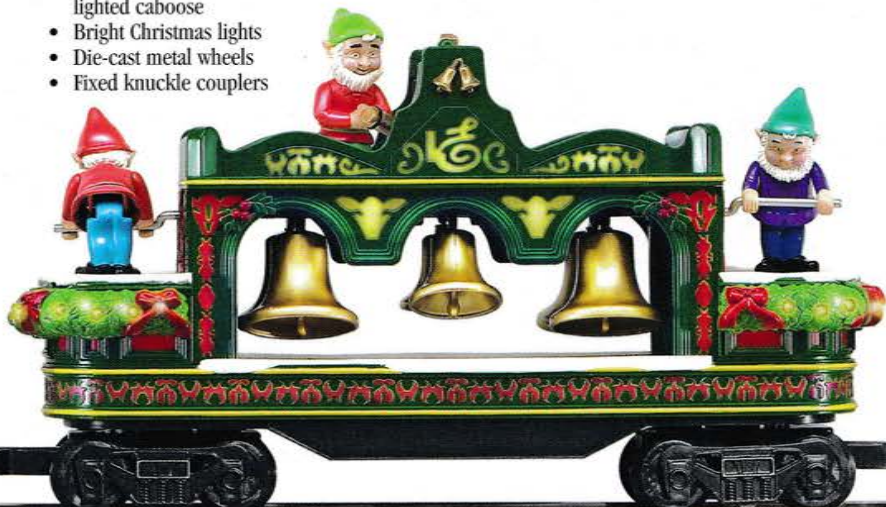

ROLLING STOCK FEATURES:

- Animated elves rotate cranks, bells swing back and forth on the bell car
- Animated elves pack Santa's bag full of presents for "nice kids"
- Animated Santa waves at the rear of the lighted caboose
- Bright Christmas lights
- Die-cast metal wheels
- Fixed knuckle couplers

REMOTE CONTROL FEATURES:

- Eight infrared buttons allow you to stop and start the train, go forward and backward, sound the whistle, ring the bells, play the music, and hear Santa's holiday greeting

TRACK AND TRANSFORMER:

- Runs off a DC transformer
- Large, easy-to-assemble G-gauge
- 16 pieces of track, 12 curved and 4 straight
- Covered in "snow" for the holiday season (Track can be configured as a 52" diameter circular track, or by adding four pieces of straight track, which are included, you can create either a 65" diameter rounded track or a large oblong track. Perfect for any size Christmas tree!)

(7-11000) $279.99

NEW THIS YEAR!

THE LIONEL *Holiday Tradition* CALLIOPE CAR

THESE PAGES SHOW

G GAUGE   O AND O-27 GAUGE   S GAUGE

Now you can add to your enjoyment with one of our holiday favorites! Lionel introduces the add-on Calliope Car, complete with 14 animated pipes, three elves, and three brand new holiday songs.

FEATURES:

- LED lighting
- Calliope song cartridge (plug into engine cab)
- Length: 11 1/2"
- 2 pieces "snow-covered" track

(7-11041) $39.99

**ALSO AVAILABLE:
"SNOW - COVERED"
G-GAUGE TRACK PACK**

**Add-on Track Pack - Snow-covered
Straight (G-Gauge)**

TRACK PACK INCLUDES:

- Four straight "snow-covered" track pieces
- Length: 8 1/2" each

(7-11038) $13.99

NEW!