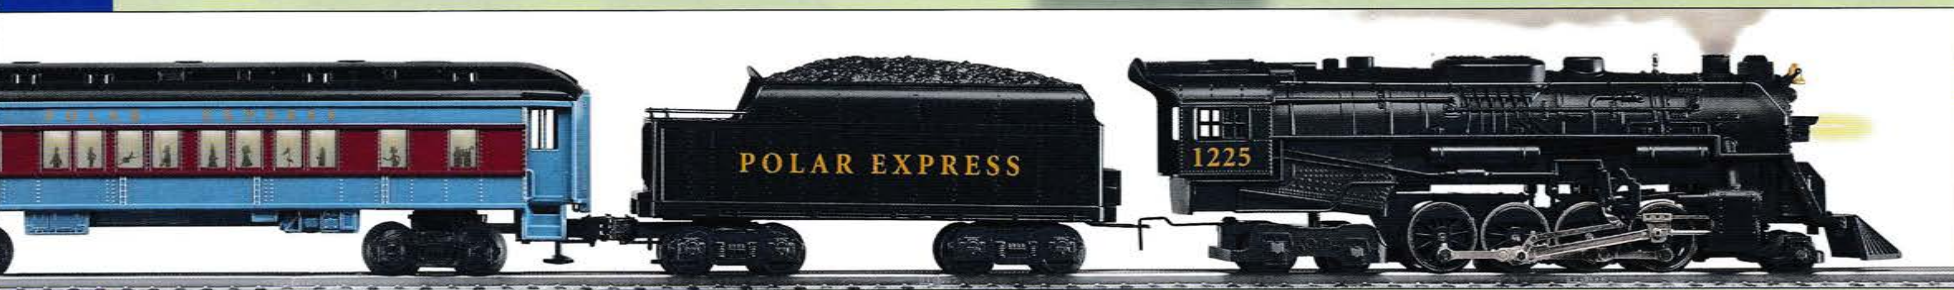

Includes a Polar Express ticket!

Polar Express Elf Handcar

FEATURES:

- Powerful maintenance-free motor
- Traction tires
- Minimum Curve: 0-27
- Length: 4"

(6-28425) \$74.99

THESE PAGES SHOW

 G GAUGE	 O AND O-27 GAUGE	 S GAUGE
--	---	--