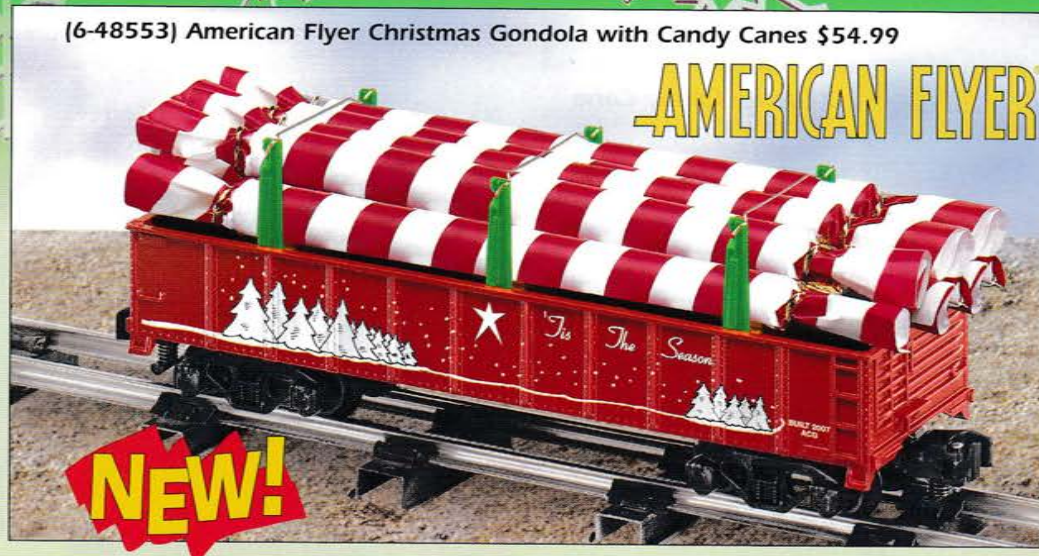

(6-26368) Gondola with Trees and Presents $59.99

(6-48553) American Flyer Christmas Gondola with Candy Canes $54.99

NEW!

THESE PAGES SHOW

G GAUGE

O AND O-27 GAUGE

S GAUGE

American Flyer Christmas Gondola with Candy Canes

Add color and style to your American Flyer holiday consist with this cheery gondola.

FEATURES:

- Operating couplers
- Die-cast metal trucks
- Load of six simulated candy canes
- Minimum Curve: S Gauge
- Length: 8 3/4"