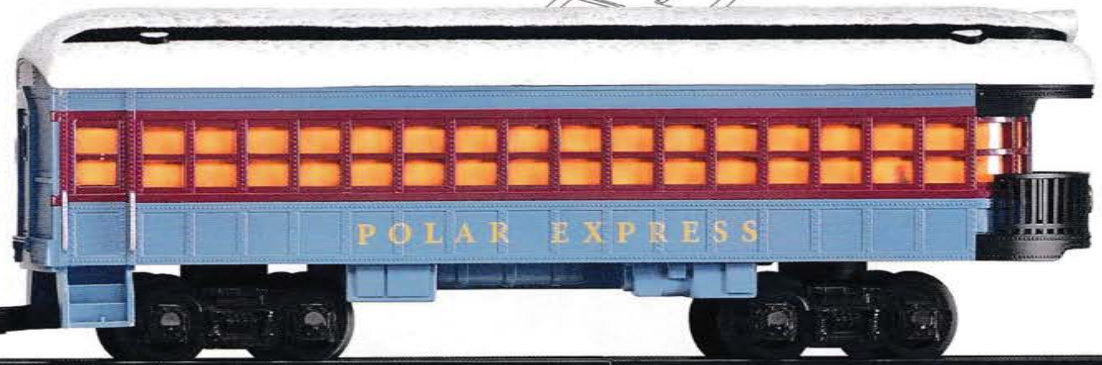

- TRACK PACK INCLUDES:
- Six curved track pieces
 - Creates a half-circle

(7-11040) \$14.99

NEW!

NEW!

THESE PAGES SHOW

		
G GAUGE	O AND O-27 GAUGE	S GAUGE

Observation car features "disappearing hobo"

THE LIONEL SNOWMAN EXPRESS G-GAUGE