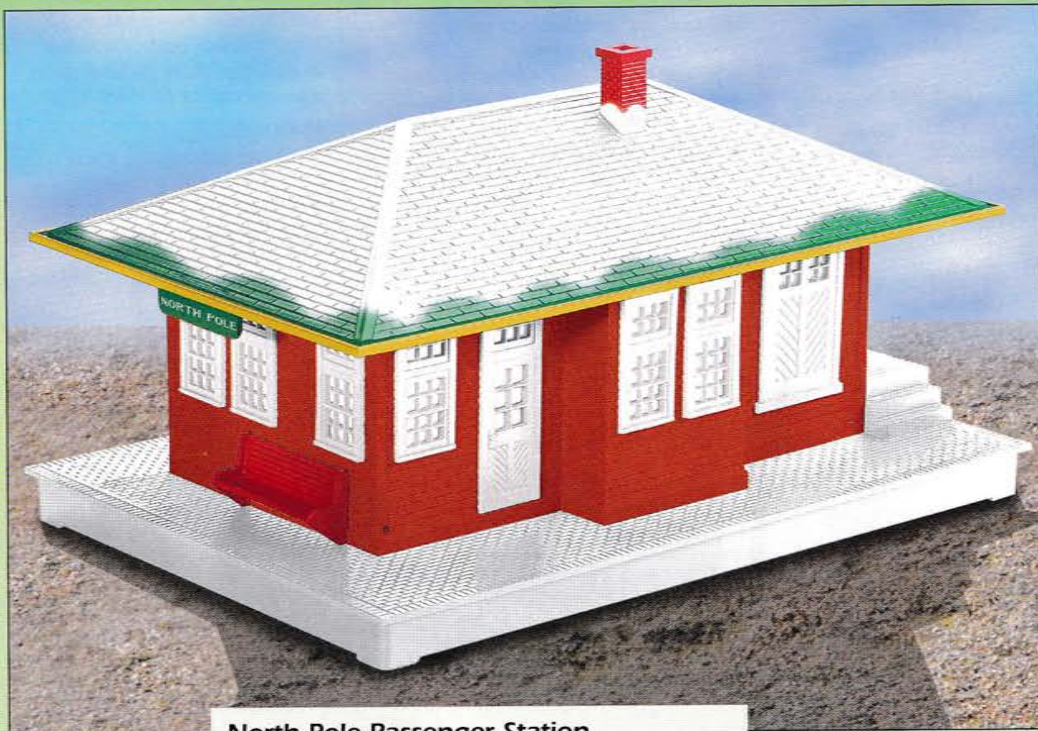

FEATURES:

- Interior illumination
- Opening doors
- Generator load in interior
- Metal frame
- Lighted Christmas tree
- Minimum Curve: 0-27
- Length: 10 3/4"

2007 Holiday Accessories

North Pole Passenger Station