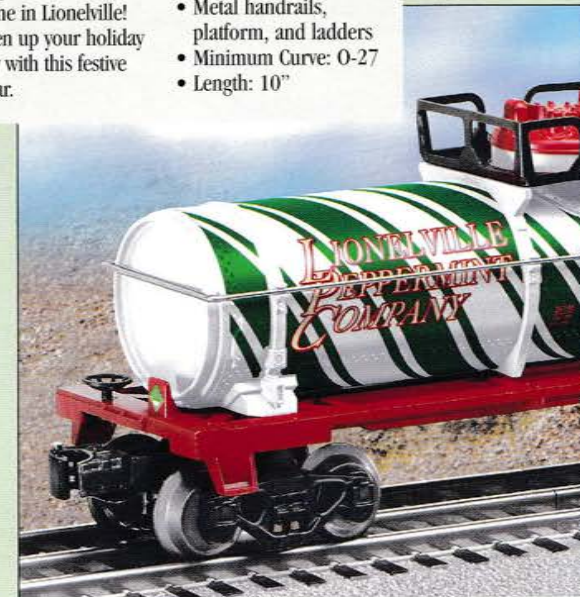

FEATURES:

- Die-cast metal sprung trucks and operating couplers
- Metal frame
- Opening doors
- Minimum Curve: 0-27
- Length: 10 1/2"

Santa's Egg Nog Flatcar with Container

All aboard for the delicious holiday beverage carried on this colorful Christmas flatcar!