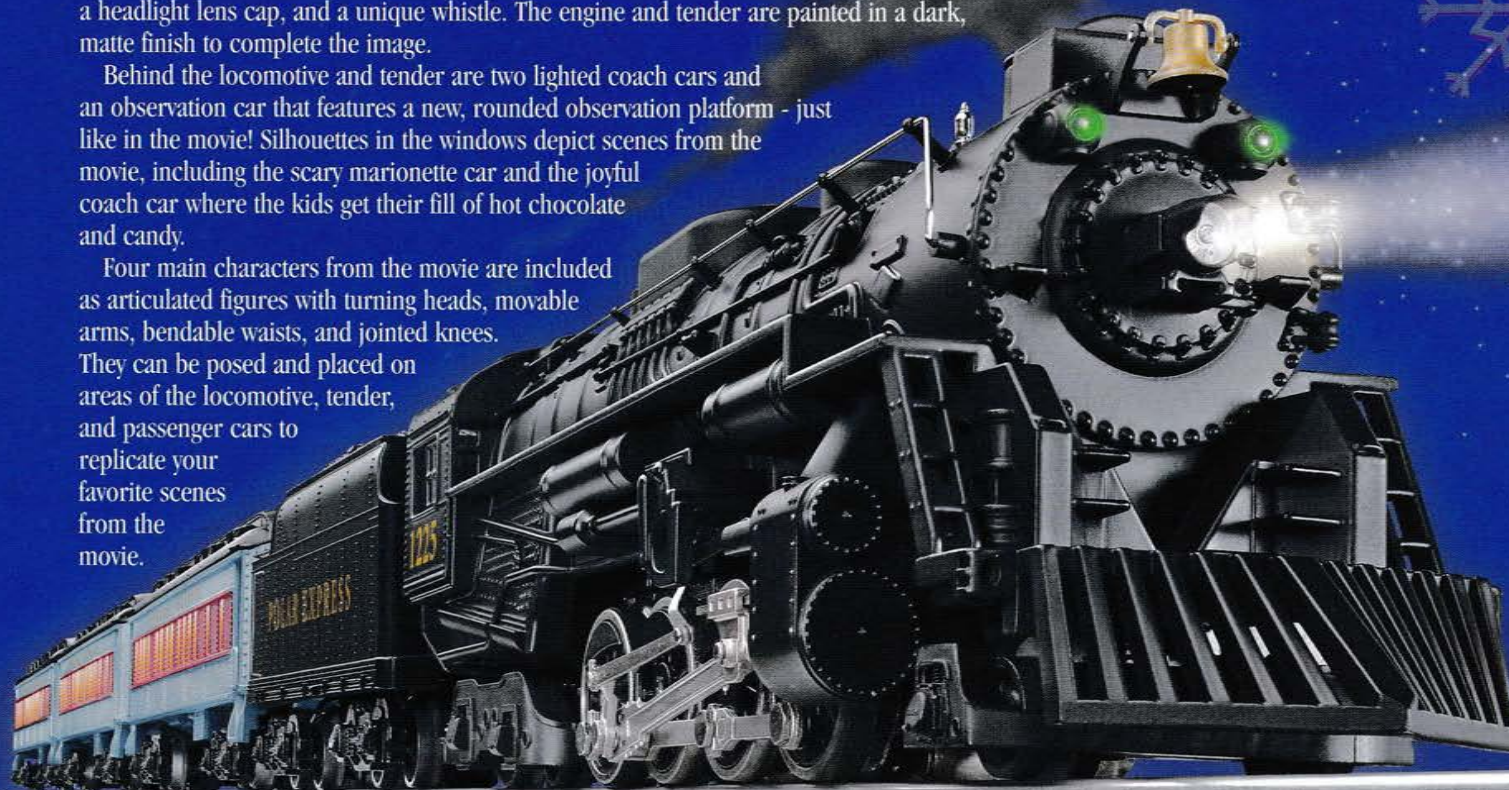

TRACK PACK INCLUDES:

- Four straight "snow-covered" track pieces
- Length: 8 1/2" each

(7-11038) \$13.99

NEW!

THE POLAR EXPRESS™ O-GAUGE

The Polar Express, the classic children's book and movie, tells the story of a young boy's struggle to solve the mystery of Santa Claus while aboard a very special train called the Polar Express. Led by a massive Berkshire locomotive, the train transports wide-eyed kids on a hair-raising adventure to the North Pole.

Now, you can own the Polar Express train featured in both the best-selling book and the hit movie, done as only Lionel can do it. Painstakingly designed to be true to the original, this exclusive Lionel train set features a die-cast metal Berkshire steam locomotive with a larger pilot, a headlight lens cap, and a unique whistle. The engine and tender are painted in a dark, matte finish to complete the image.

Behind the locomotive and tender are two lighted coach cars and an observation car that features a new, rounded observation platform - just like in the movie! Silhouettes in the windows depict scenes from the movie, including the scary marionette car and the joyful coach car where the kids get their fill of hot chocolate and candy.

Four main characters from the movie are included as articulated figures with turning heads, movable arms, bendable waists, and jointed knees. They can be posed and placed on areas of the locomotive, tender, and passenger cars to replicate your favorite scenes from the movie.